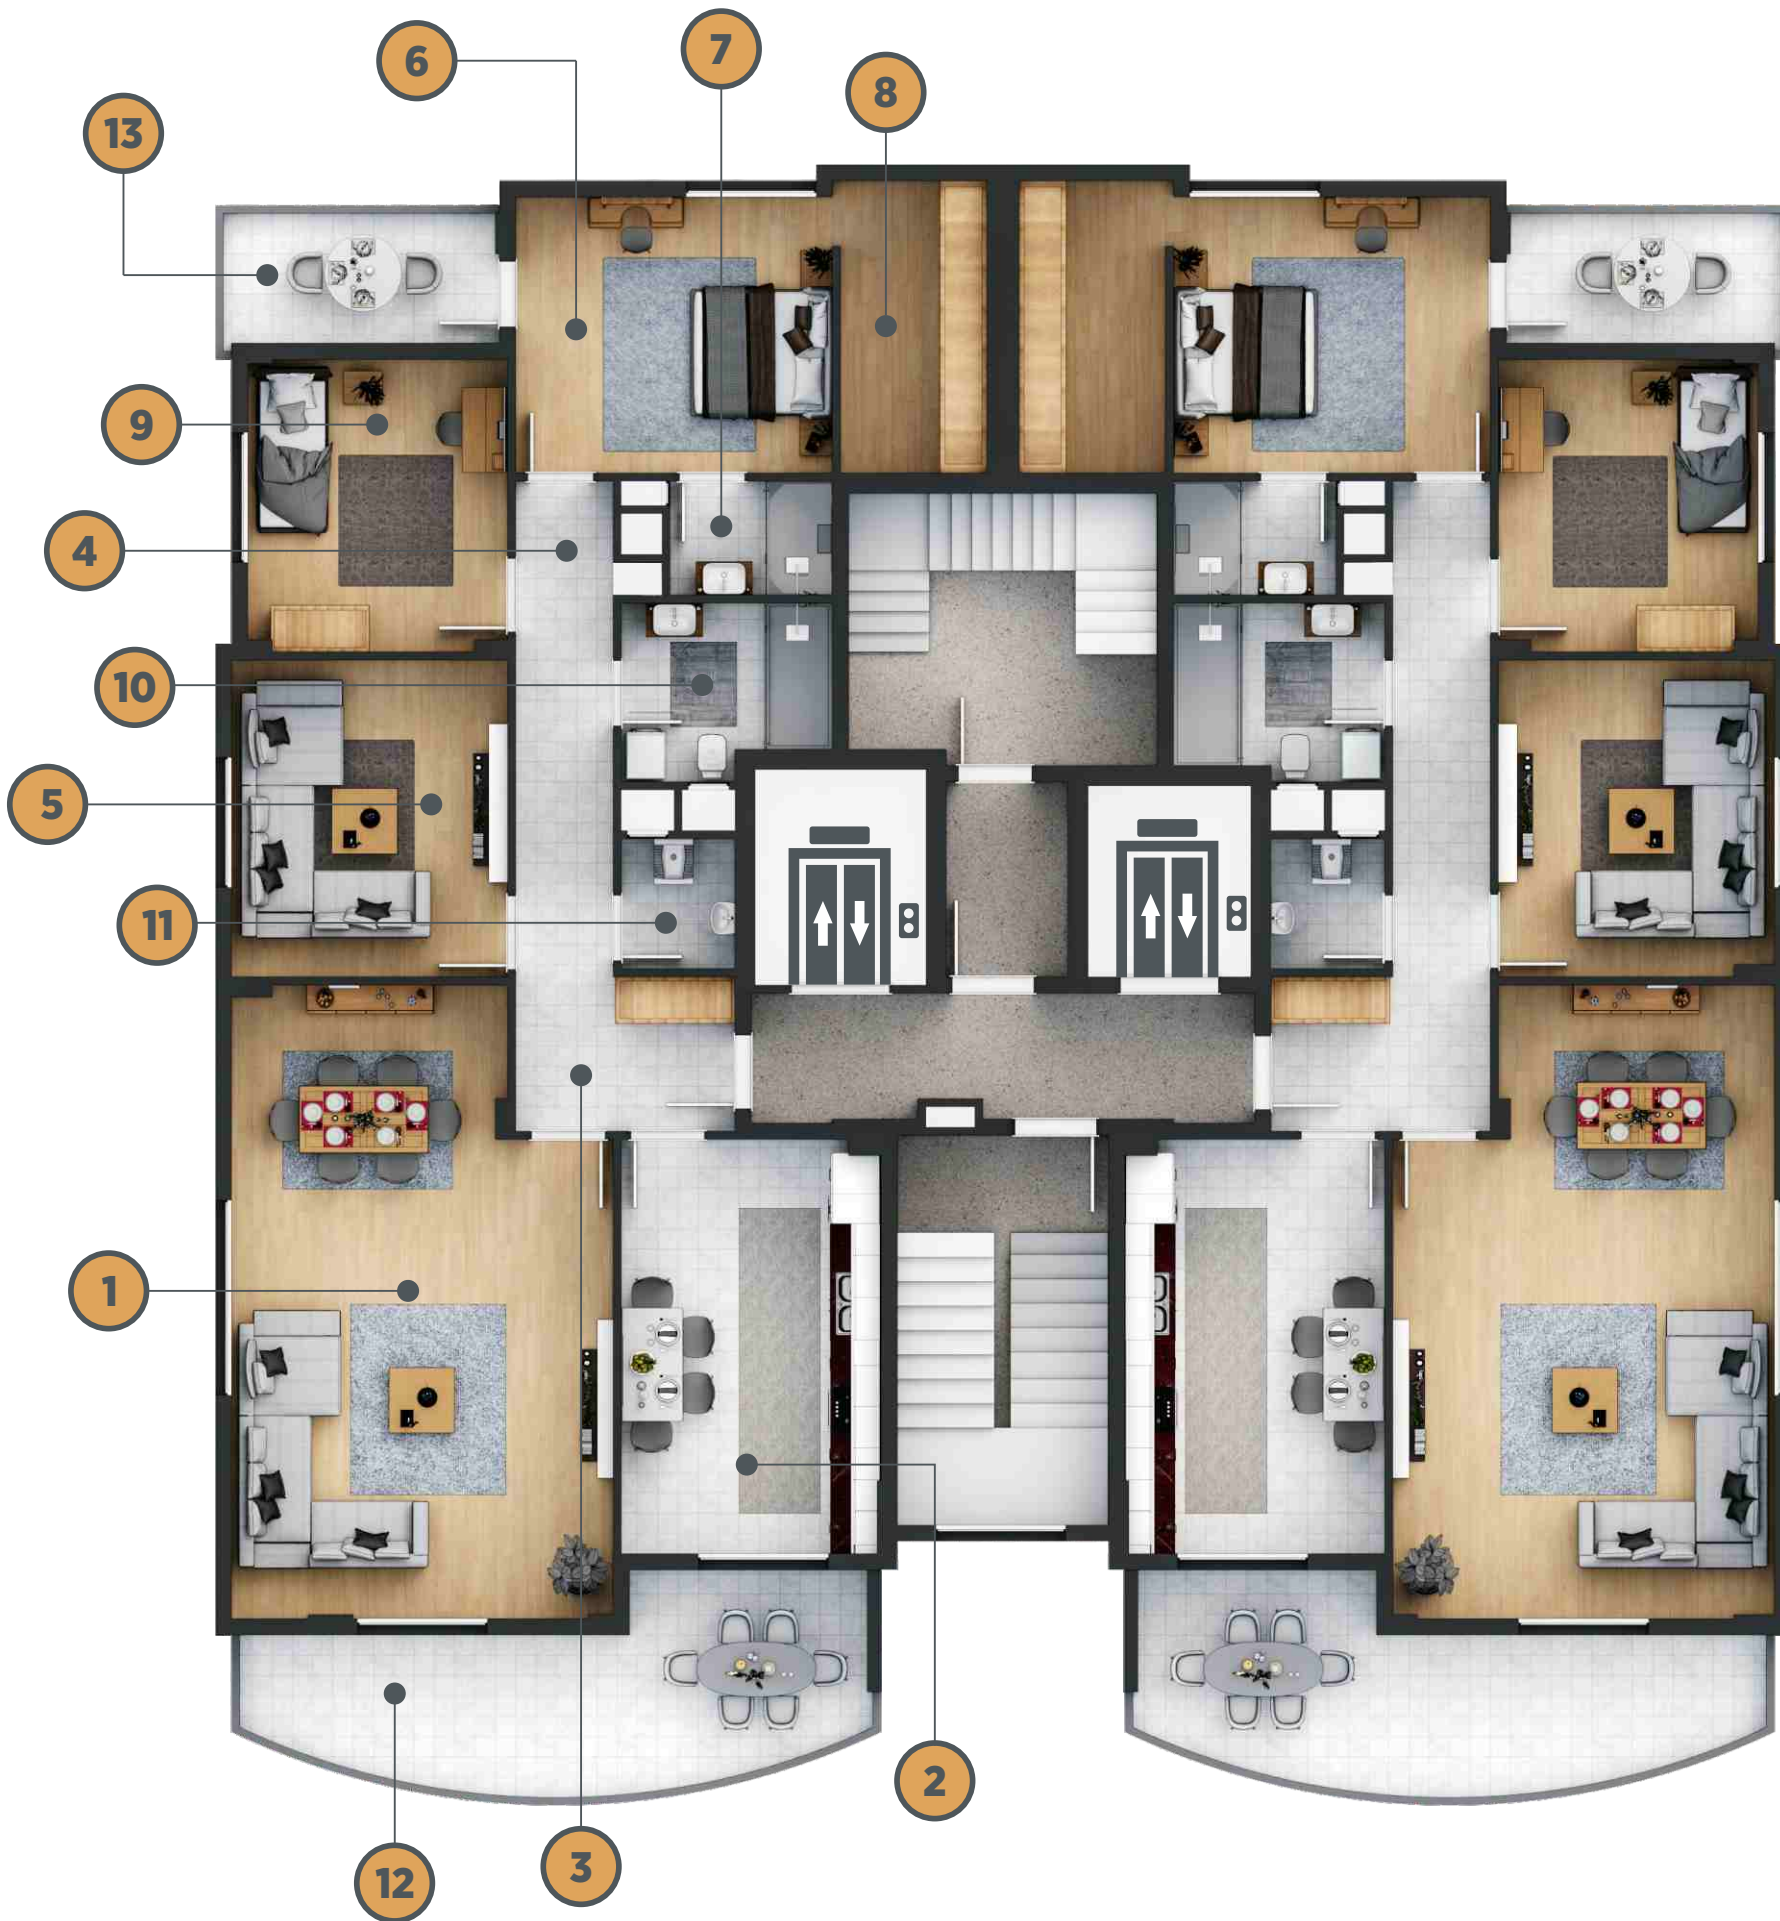

# FLOOR PLAN

## 3+1 apartment

---

1	SALOON	34 m <sup>2</sup>
2	KITCHEN	16.20 m <sup>2</sup>
3	ENTRANCE	9.10 m <sup>2</sup>
4	HALL	7.80 m <sup>2</sup>
5	LIVING ROOM	13.20 m <sup>2</sup>
MASTER SUITE		
6	MASTER BEDROOM	13.20 m <sup>2</sup>
7	SUITE BATHROOM	2.80 m <sup>2</sup>
8	DRESSING ROOM	6.90 m <sup>2</sup>
9	CHILDREN'S ROOM	11.40 m <sup>2</sup>
10	MAIN BATHROOM	5.20 m <sup>2</sup>
11	WC	2.24 m <sup>2</sup>
12	MAIN BALCONY	17 m <sup>2</sup>
13	SMALL BALCONY	6 m <sup>2</sup>

---

185 m<sup>2</sup>

*master*  
**SUITE**

**23m<sup>2</sup>**

*We have brought your  
private areas closer to you so  
that you can spend more time for  
yourself.*

# 14m<sup>2</sup> LIVING ROOM

*Useful areas designed  
for your family to have  
pleasant moments.*

12m<sup>2</sup>