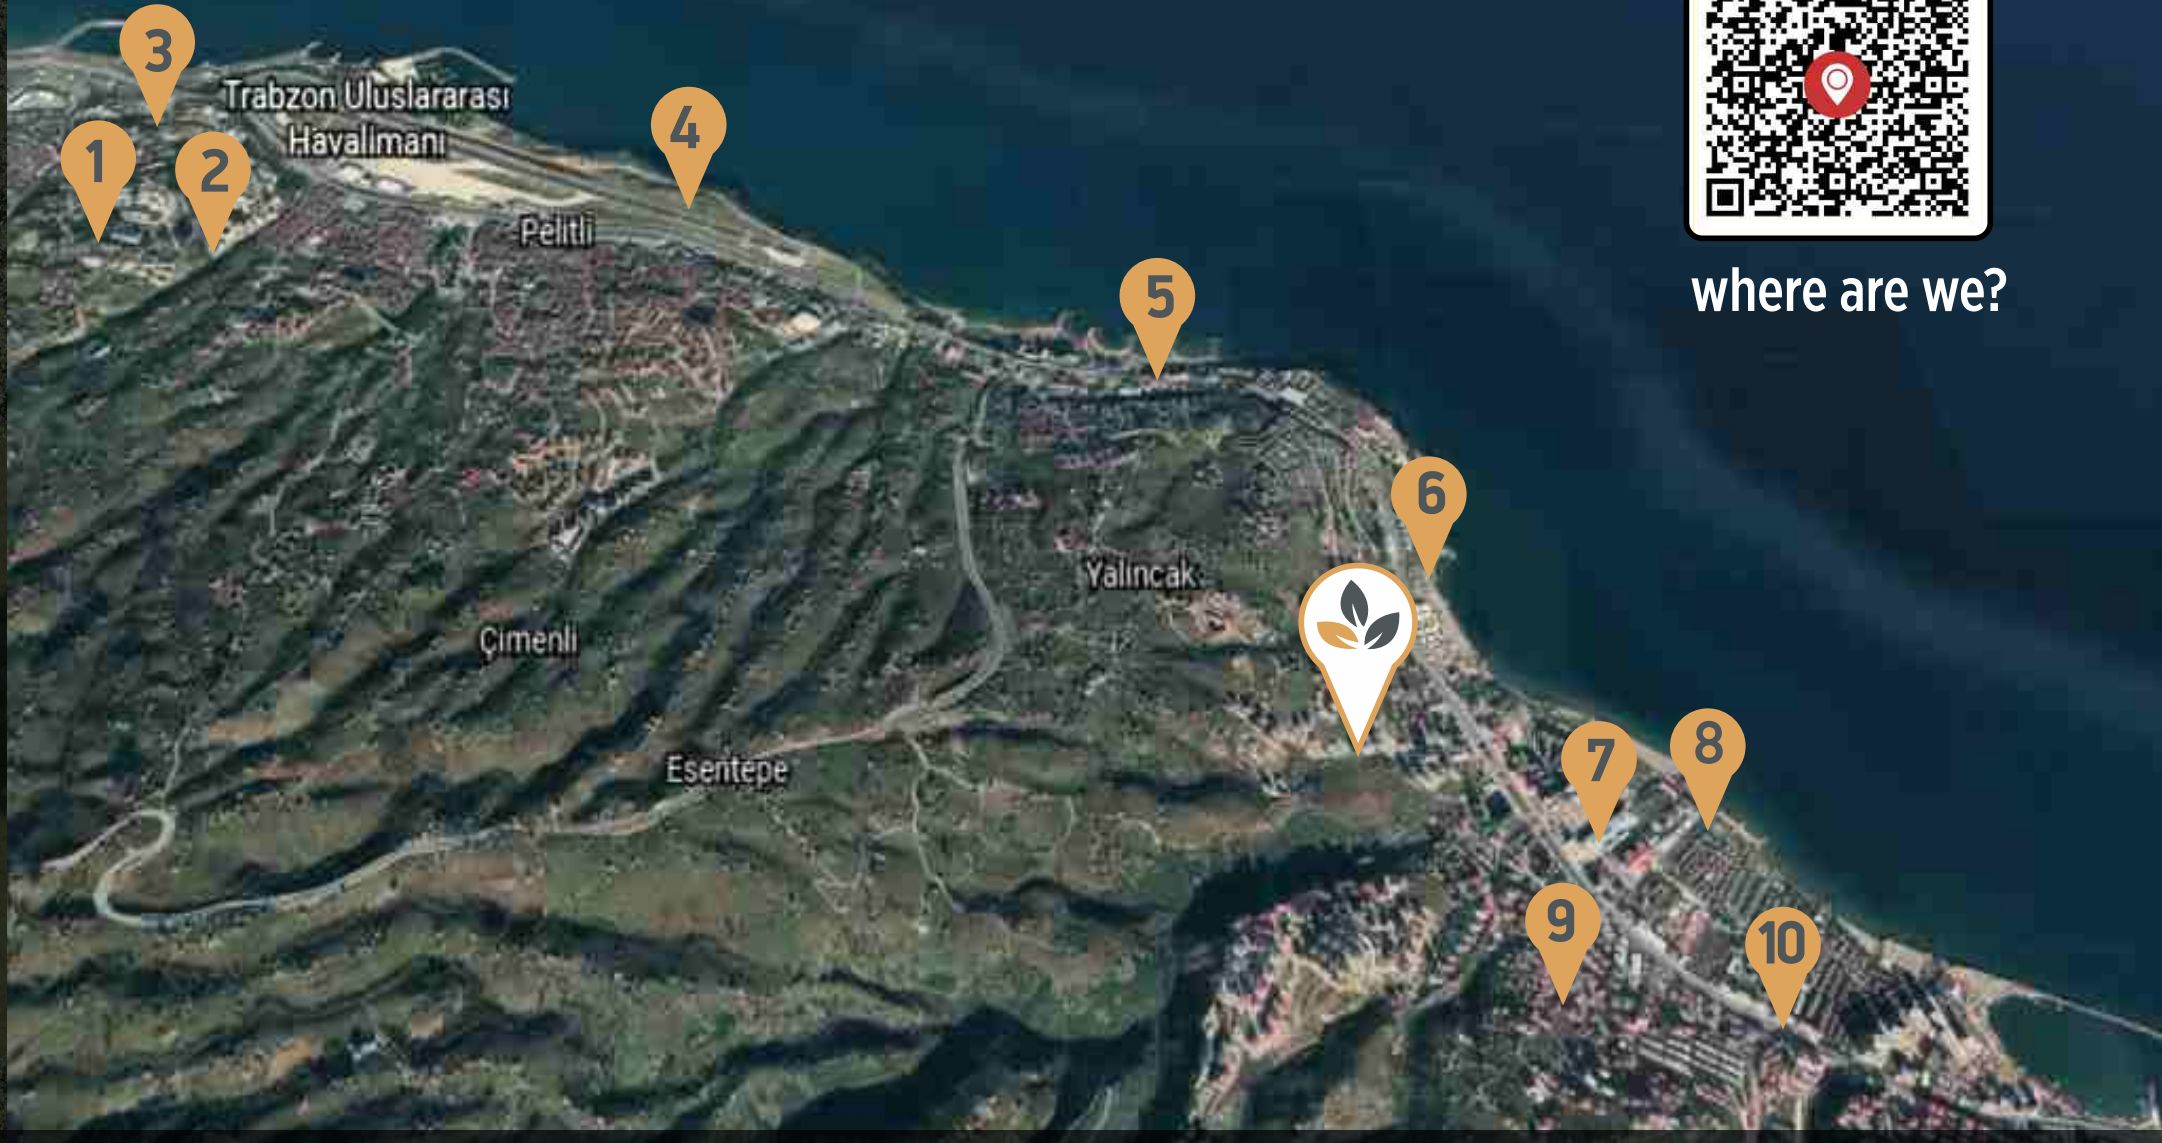

# LOCATION PLAN

where are we?

- |   |                                |    |                         |
|---|--------------------------------|----|-------------------------|
| 1 | KARADENİZ TECHNICAL UNIVERSITY | 6  | AVRASYA UNIVERSITY      |
| 2 | KTU FARABI HOSPITAL            | 7  | CEVAHIR SHOPPING CENTER |
| 3 | FORUM SHOPPING CENTER          | 8  | NOVOTEL                 |
| 4 | TRABZON AIRPORT                | 9  | PARK DEDEMAN HOTEL      |
| 5 | RAMADA HOTEL                   | 10 | KASUSTU HOSPITAL        |